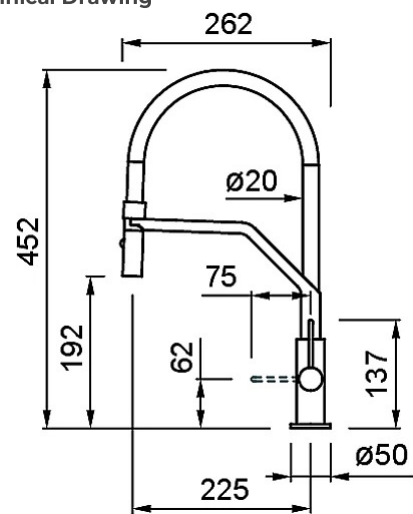

ECLIPSE

0

| | |
|-------------------------|--|
| Description | Single-lever tap with tall silicone swivel spout and jet switch-over sprayer |
| Model | ECLIPSE |
| Base (mm) | 50 |
| Bowl Depth (ømm) | 35 |
| Bowl Depth | 360° |
| Flexi-hose | Stainless Steel 3/8" |
| Bowl Depth (ømm) | 25 |

0

| | |
|------------------|---------------|
| Packaging | Cardboard box |
|------------------|---------------|

Technical Drawing

CROMATO

MIKECLCS CS
8031873652296

MOKECLBK BK
8032557562542

MOKECLBZ BZ
8032557562559